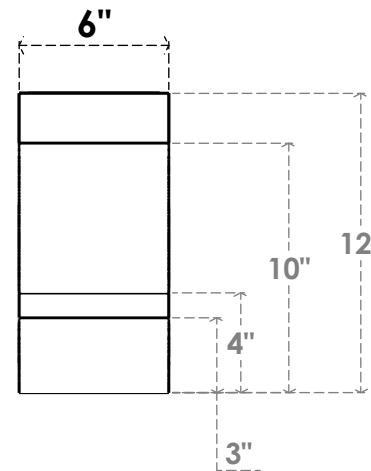

ITEM NUMBER: BRCPC060X08000X12000BOA

6"W X 8"D X 12"H BALBOA ARCHITECTURAL GRADE PVC CLOSED KNEE BRACE

SIDE PROFILE

FRONT PROFILE

ISOMETRIC

EKENA MILLWORK
2300 WEST MAIN ST.
CLARKSVILLE, TX 75426
TOLL FREE: 866-607-0453
WWW.EKENAMILLWORK.COM