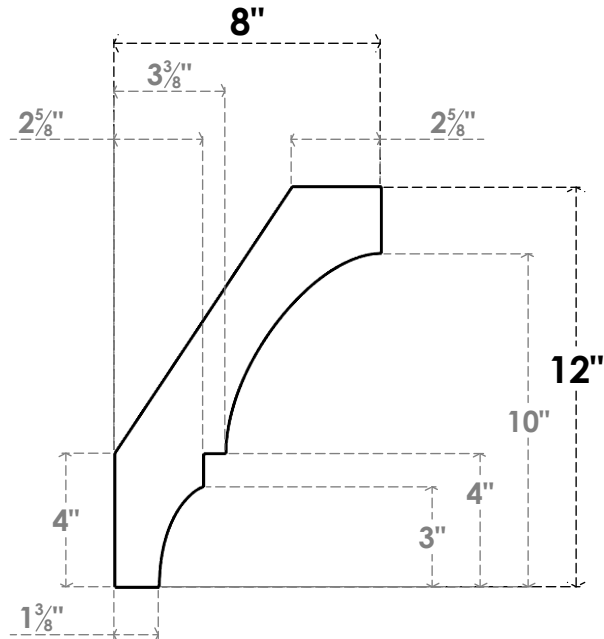

ITEM NUMBER: BRCPC060X08000X12000BOA

6"W X 8"D X 12"H BALBOA ARCHITECTURAL GRADE PVC CLOSED KNEE BRACE

SIDE PROFILE

FRONT PROFILE

ISOMETRIC

EKENA MILLWORK
2300 WEST MAIN ST.
CLARKSVILLE, TX 75426
TOLL FREE: 866-607-0453
WWW.EKENAMILLWORK.COM